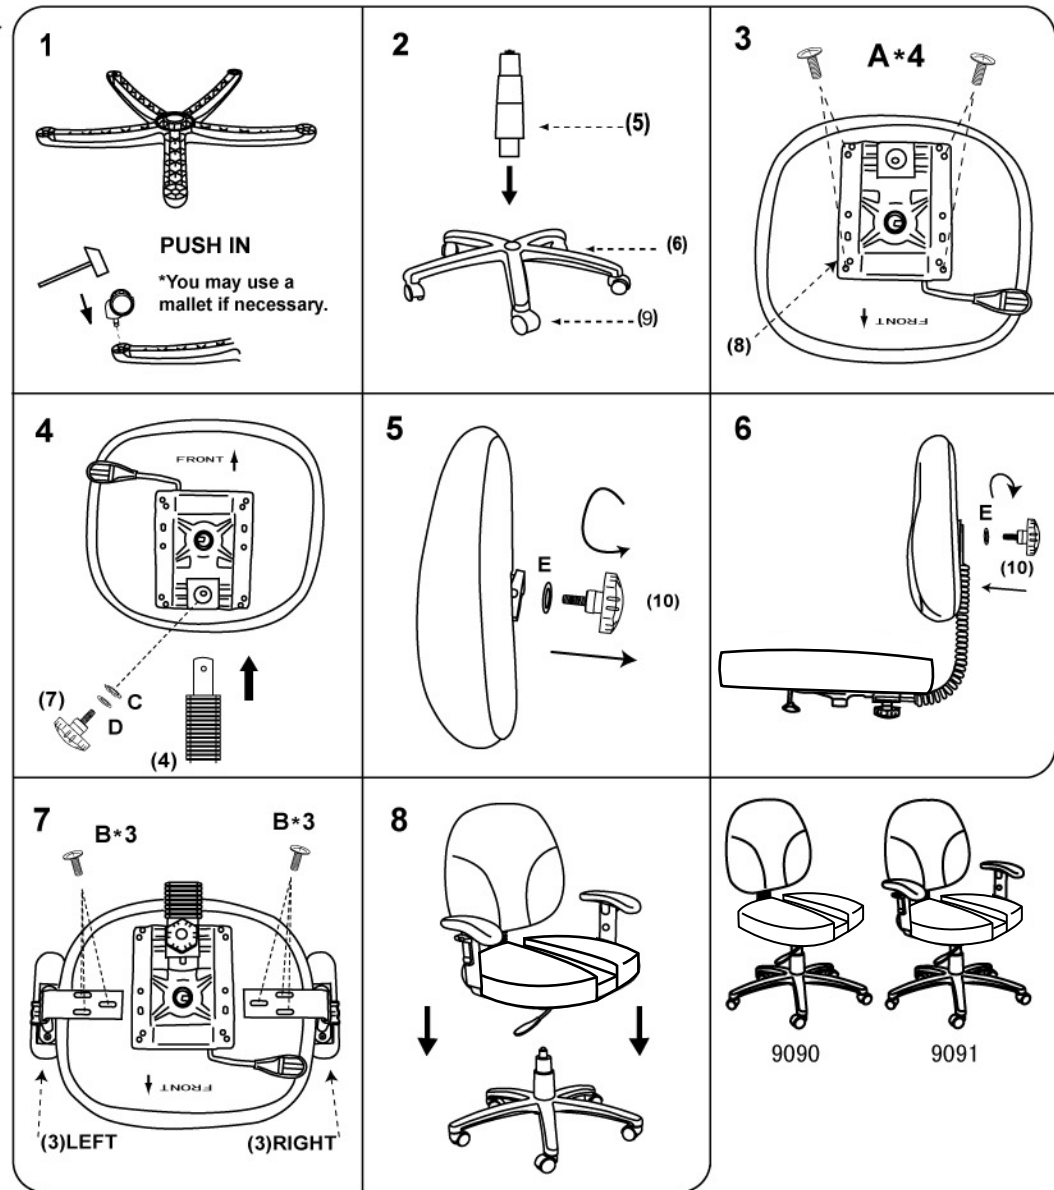

**Please unscrew all hardware from cushion before assembly.**  
**Por favor de destornillar todos los tornillos del cojín antes de ensamblar la silla.**

MODEL :  CT 9090  CT 9091

(1)x1  BACK	(2)x1  SEAT	(3)X1(L)X1(R)  B909JARM
(4)x1  TU9090-BSB	(5)x1  TU026-305	(6)x1  TU005-25
(7)x1  TU9090-LNB	(8)x1  TU001-9090	(9)x5  TU015
(10)X1  TU9090-SNB	(A)*4  M8*22 Mechanism Screws	(B)*3  M6*22 Arm Screws
	(B)*6  M6*22 Arm Screws	(C)*1  Large knob washer
	(D)*1  Large knob washer	(E)*1  Small knob washer

**Insert and loosely tighten all screws. When assembly is completed, fully tighten all screws before using. This chair is only intended for sitting. Any other use will void the warranty.**

**A Better Way To Sit®**  
 Please visit our website at...  
[www.carmichaelthrone.com](http://www.carmichaelthrone.com)