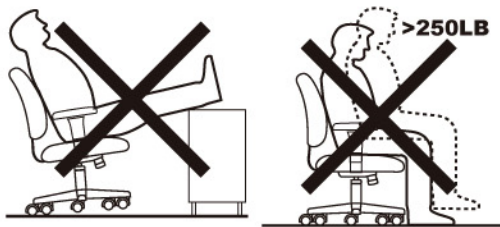

**Please unscrew all hardware from cushion before assembly.**  
**Por favor de destornillar todos los tornillos del cojín antes de ensamblar la silla.**

MODEL :  CT 9090  CT 9091

(1)x1  BACK	(2)x1  SEAT	(3)X1(L)X1(R)  B909JARM
(4)x1  TU9090-BSB	(5)x1  TU026-305	(6)x1  TU005-25
(7)x1  TU9090-LNB	(8)x1  TU001-9090	(9)x5  TU015
(10)X1  TU9090-SNB	(A)*4  M8*22 Mechanism Screws	(B)*3  M6*22 Arm Screws
	(B)*6  M6*22 Arm Screws	(C)*1  Large knob washer
	(D)*1  Large knob washer	(E)*1  Small knob washer

**Insert and loosely tighten all screws. When assembly is completed, fully tighten all screws before using. This chair is only intended for sitting. Any other use will void the warranty.**

**A Better Way To Sit®**  
 Please visit our website at...  
[www.carmichaelthrone.com](http://www.carmichaelthrone.com)